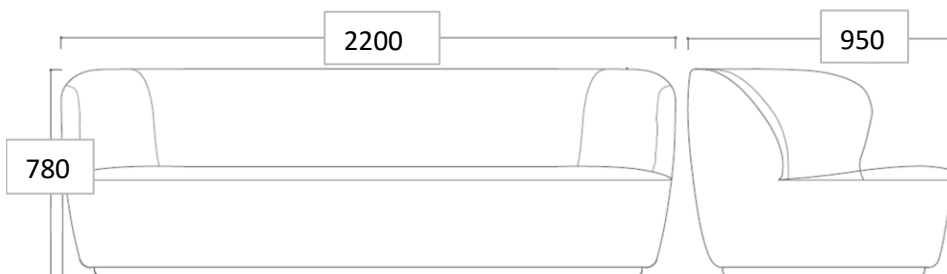

Stay Collection // Sofa 220 x 95

Designed by SPACE

PRODUCT

DESCRIPTION

Stay here, stay with me, stay relaxed, stay and read... Stay Collection, consisting of two lounge chairs and three sofas, has a sculptural and organic shape that, besides from giving a contemporary look, also embraces the user and encourages to stay seated. The characteristic shape is almost like a singular continuous pencil stroke wrapping a solid texture. The collection is suitable for both public spaces and private homes as its small size fits very well to populate spaces of limited size where keeping cosiness and comfort are essential.

VERSION

- Fully upholstered / black base

TYPES

Order item - look for part number in the pricelist.
The series consists of the following:

Stay Sofa , W: 70 cm // L: 260 cm, 190 cm, 150 cm
Stay Sofa , W: 95 cm // L: 220 cm
Stay Sofa , W: 110 cm // L: 220 cm, 260 cm
Stay Lounge Chair - Large
Stay Lounge Chair - Small
Stay Lounge Chair - Small Swivel

MEASUREMENTS

FACTS

MEASUREMENT - H X L X W: MM

Height: 780 mm
Length: 2200 mm
Width: 950 mm
Sitting height: 400 mm
Sitting depth: 610 mm

WEIGHT ITEM
120 kg

PACKAGING TYPE
Cardboard box, chipboard and euro pallet

PACKAGING MEASUREMENT - L x W x H CM
223x98x78

PACKAGING - MATERIAL TYPE
- Delivery note
- Cardboard box, FEFCO quality EB85BB
- Polybag PE
- Bubble wrap
- Strapping
- Euro Pallet

WEIGHT PACKAGING - TOTAL
53 kg