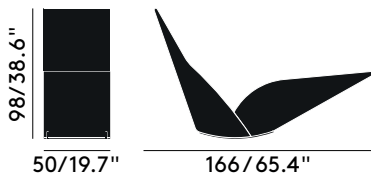

BIRD CHAISE

The very rare and unusual furniture typology of the rocking chaise longue is explored here in a monolithic form, carefully balanced to encourage a gentle rocking motion with its gentle curves and reduced silhouette. The Bird Chaise is a bold sculptural statement that is destined to bring extra colour and shape, movement and comfort into lobbies, breakout areas and homes.

Year of Design	1991
Material	Upholstery with Wood and Foam
Notes	Made to order.

Code
BIRDCH-01

Category A	Kvadrat Hero
Category B	Kvadrat Divina 3 Kvadrat Divina Melange 2 Kvadrat Steelcut 2 Kvadrat Steelcut Trio 2 Kvadrat Tonus 4
Category C	Kvadrat Hallingdal 65 Kvadrat Divina MD Febrik Gentle
Category D	Elmo Soft Elmo Nubuck
COM	Customer Own Fabric