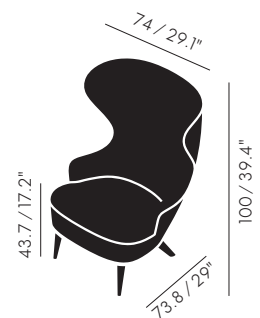

Cleaning instructions: Please see www.kvadrat.dk and www.fabrik.com for fabric care and specific cleaning instructions.