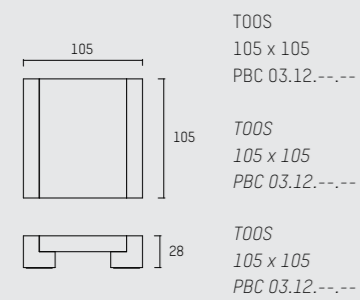

TOOS COFFEE TABLE

ENGLISH

Combining understated design with effortless craftsmanship, the TOOS coffee table is sturdy and timeless. Whether square or rectangular, in a satin or high gloss finish, in oak or a subdued color palette, the table is a quiet classic in luxury living.