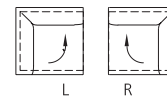

Function

End and corner elements can be turned 90°.

L stands for attached left and turn anti-clockwise.

R stands for attached right and turn clockwise.

The direction of rotation can be changed on request.

The integrated mechanism arrests while seating, it just swivels without weight.