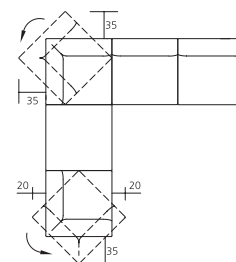

Space requirements

All information in cm.