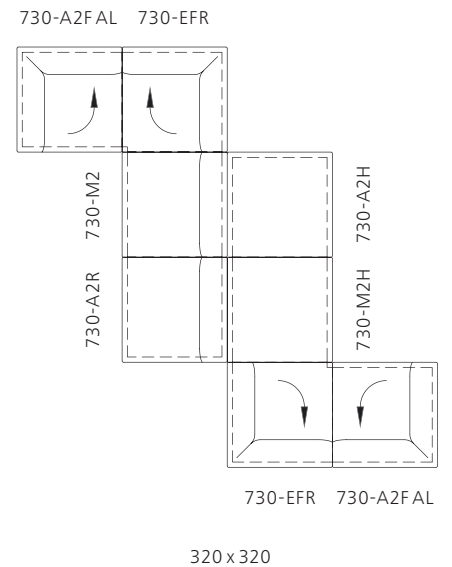

LIVING LANDSCAPE 730.

Polstersitze
Upholstered seats

Beispielkonfigurationen
Configuration examples

All dimensions in cm.