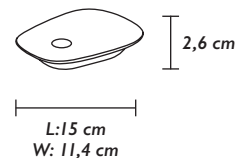

DESIGNED BY / YEAR OF DESIGN

Anderssen & Voll / 2014

TYPE

Candlestick

DESCRIPTION

An elegant candlestick and an elevated tray. Personalize the design by placing your favourite objects on the tray next to the candle. The candlestick fits a standard candle with a diameter of 2,3 cm.

ENVIRONMENT

Indoor

DIMENSIONS (CM)

L: 15 W: 11,4 H: 2,6

MATERIAL

Cast aluminium

CLEANING INSTRUCTIONS

Clean in hot water, and dry with clean cloth. Not dishwasher approved.