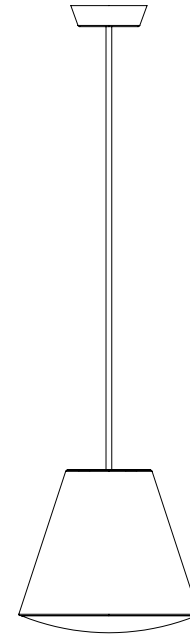

SINKER

HAY

HAY

Sinker Pendant is a beautifully proportioned family of pendant ceiling lights with a pure aesthetic character. Made from injection moulded ABS, the Sinker Pendant contains an acrylic convex diffuser that emits an even and warm illumination. The fabric cord is colour matched to the shade and has a moulded ceiling cap. The acrylic shade is available in two sizes and in a matt black, grey, red or white finish.

Signal black

Dusty grey

Red

HAY

ACCORDION SHADE

SINKER CEILING
Product Weight 1 kg
Dimensions Ø23 x H19 cm

SINKER SMALL
Product Weight 1 kg
Dimensions Ø23 x H19 cm

SINKER LARGE
Product Weight 2 kg
Dimensions Ø37.5 x H35 cm

HAY

SINKER

SPECIFICATION

MOUNTING TYPE / Suspension
ENVIRONMENT / Indoor
MATERIAL / Textured ABS, Acrylic, Fabric Cable
LAMP DESCRIPTION / E27-2800K-810lm
SUPPLY / 220-240V AC Mains Power Terminal
INGRESS PROTECTION (IP) / 20
Cord length / 400cm