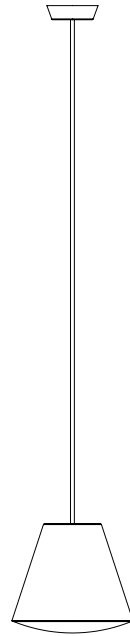

SINKER

HAY

HAY

Sinker Pendant is a beautifully proportioned family of pendant ceiling lights with a pure aesthetic character. Made from injection moulded ABS, the Sinker Pendant contains an acrylic convex diffuser that emits an even and warm illumination. The fabric cord is colour matched to the shade and has a moulded ceiling cap. The acrylic shade is available in two sizes and in a matt black, grey, red or white finish.

SINKER

HAY

SINKER

HAY

SINKER

HAY

SINKER

White

Signal black

Dusty grey

Red

HAY

ACCORDION SHADE

SINKER CEILING
Product Weight 1 kg
Dimensions Ø23 x H19 cm

SINKER SMALL
Product Weight 1 kg
Dimensions Ø23 x H19 cm

SINKER LARGE
Product Weight 2 kg
Dimensions Ø37.5 x H35 cm

HAY

SINKER

SPECIFICATION

MOUNTING TYPE / Suspension
ENVIRONMENT / Indoor
MATERIAL / Textured ABS, Acrylic, Fabric Cable
LAMP DESCRIPTION / E27-2800K-810lm
SUPPLY / 220-240V AC Mains Power Terminal
INGRESS PROTECTION (IP) / 20
Cord length / 400cm