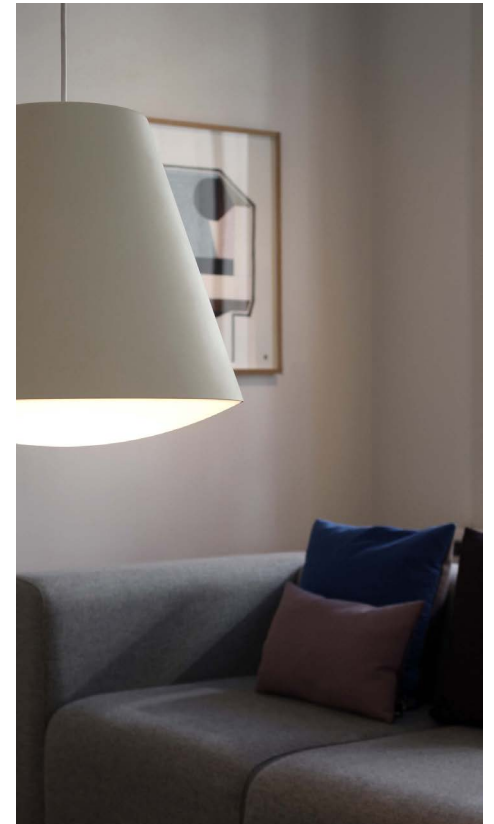

SINKER

HAY

HAY

Sinker Pendant is a beautifully proportioned family of pendant ceiling lights with a pure aesthetic character. Made from injection moulded ABS, the Sinker Pendant contains an acrylic convex diffuser that emits an even and warm illumination. The fabric cord is colour matched to the shade and has a moulded ceiling cap. The acrylic shade is available in two sizes and in a matt black, grey, red or white finish.

SINKER

HAY

SINKER

HAY

SINKER

HAY

SINKER

White

Signal black

Dusty grey

Red

HAY

ACCORDION SHADE

SINKER CEILING
Product Weight 1 kg
Dimensions Ø23 x H19 cm

SINKER SMALL
Product Weight 1 kg
Dimensions Ø23 x H19 cm

SINKER LARGE
Product Weight 2 kg
Dimensions Ø37.5 x H35 cm