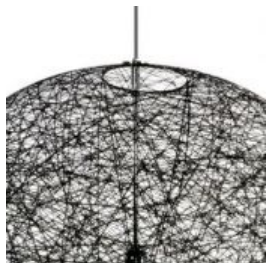

m o o o i[®]

Random Light

Designed by Bertjan Pot and introduced in the Moooi collection in 2002, the Random Light has become a best seller right from the beginning. It transmits a feeling of simplicity, softness, lightness and a touch of magic in contemporary style.

| | |
|-----------------------|---|
| Designer | Bertjan Pot |
| Year of design | 2001 |
| Material | fibreglass soaked in epoxy resin, chromed steel pendant |

m o o o i[®]

detailing

The Random light has a small opening to help with replacing the light bulb.