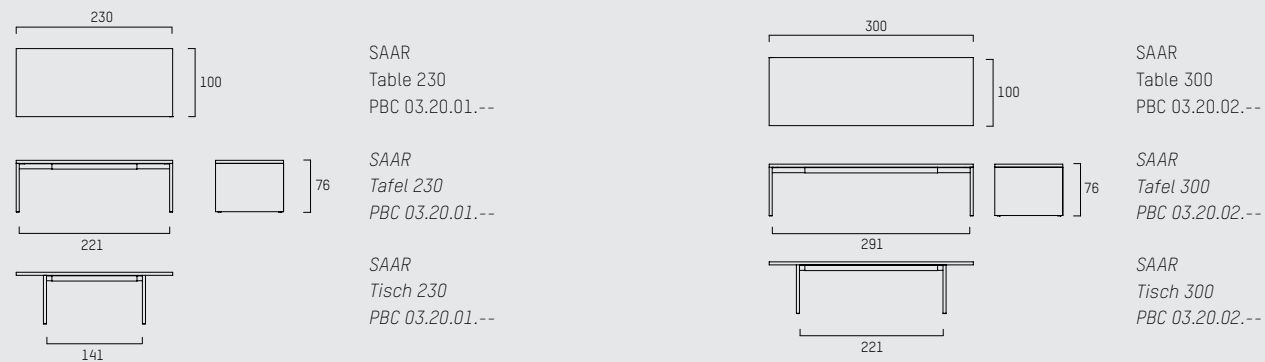

SAAR DINING TABLE

ENGLISH

In a choice of woods, the SAAR dining table makes a striking and stylish addition to any room. A contemporary yet timeless design with adjustable leg placement, the table offers simple versatility to suit any dining occasion. Ideal for the adaptable requirements of a modern lifestyle.

NEDERLANDS

De keuze van houtsoort maakt de SAAR eetkamertafel een opvallende en stijlvolle aanvulling op elke kamer. Een hedendaags en tegelijkertijd tijdloos design met verstelbare poten. Deze veelzijdige tafel is geschikt voor elke gelegenheid. Ideaal voor een moderne lifestyle.

DEUTSCH

Wahlweise aus massivem Eichen- oder Walnussholz, bildet der SAAR Esstisch eine auffällige und elegante Ergänzung zu jedem Raum. Mit seinem ebenso zeitgemäßen wie zeitlosen Design mit verstellbaren Beinen bietet der Tisch unkomplizierte Vielseitigkeit für jeden Anlass. Ideal für die abwechslungsreichen Anforderungen des modernen Lebens.