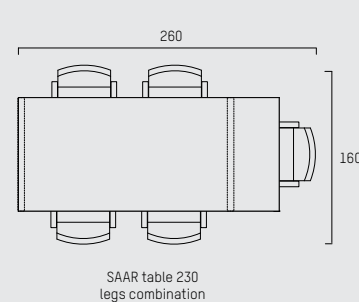

SAAR DINING CHAIR

ENGLISH

The SAAR dining chair is the original Piet Boon® design icon and the best-selling chair worldwide. Available in full fabric or leather, or with wooden arms and legs, mix and match styles for an original dining experience. With unique no-nonsense stitching and exceptional seating comfort, this enduring classic encourages you to linger over dinner.

NEDERLANDS

De eetkamerstoel SAAR is het ultieme Piet Boon® designicoon en wereldwijd haar bestverkopende stoel. Combineer verschillende stijlen voor een originele dinerervaring: verkrijgbaar volledig bekleed in stof of leer. Of met houten armleuningen en poten. Mix deze materialen voor de ultieme diner ervaring. Deze klassieker heeft uniek no-nonsense stitching en biedt uitzonderlijk zitcomfort, zodat u lekker lang blijft tafelen.

DEUTSCH

Der SAAR Stuhl ist der allererste Piet Boon® Designklassiker und der meistverkaufte Stuhl weltweit. Erhältlich in Nubuk, Stoff, Eiche und Walnuss mit oder ohne Lederpolsterung an Beinen und Armlehnen – die Kombinationsmöglichkeiten sind vielfältig. Dank der ungewöhnlichen offenen Nähte und des besonderen Sitzkomforts lädt dieser dauerhafte Klassiker zum Verweilen lange nach dem Essen ein.