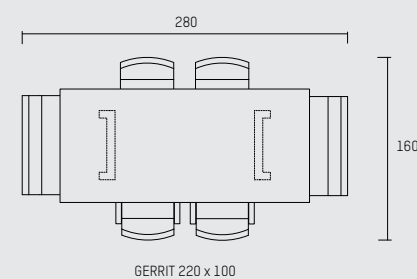

DEUTSCH

Inspiziert vom Original, dem legendären SAAR Stuhl, ist der SAAR Zweisitzer die gepolsterte Bank für zwei. Der bequeme Sitz ist durchgehend in hochwertigem Leder oder Stoff gepolstert und mit Piet Boon®'s eigener Nähtechnik verarbeitet. Kombinieren Sie ihn am Esstisch mit Stühlen für ein ungezwungenes oder familienfreundliches Setting.