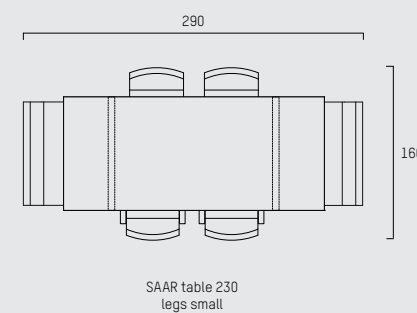

DEUTSCH

Inspiziert vom Original, dem legendären SAAR Stuhl, ist der SAAR Zweisitzer die gepolsterte Bank für zwei. Der bequeme Sitz ist durchgehend in hochwertigem Leder oder Stoff gepolstert und mit Piet Boon®'s eigener Nähtechnik verarbeitet. Kombinieren Sie ihn am Esstisch mit Stühlen für ein ungezwungenes oder familienfreundliches Setting.