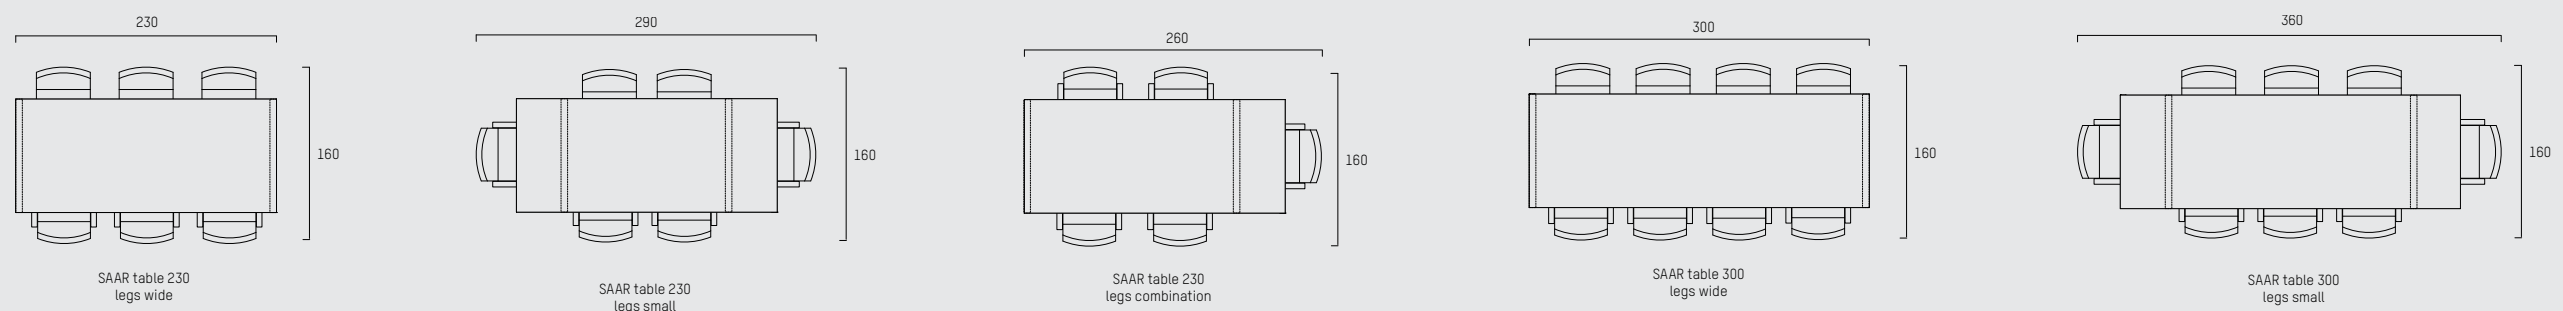

SAAR DINING TABLE

ENGLISH

In a choice of woods, the SAAR dining table makes a striking and stylish addition to any room. A contemporary yet timeless design with adjustable leg placement, the table offers simple versatility to suit any dining occasion. Ideal for the adaptable requirements of a modern lifestyle.

NEDERLANDS

De keuze van houtsoort maakt de SAAR eetkamertafel een opvallende en stijlvolle aanvulling op elke kamer. Een hedendaags en tegelijkertijd tijdloos design met verstelbare poten. Deze veelzijdige tafel is geschikt voor elke gelegenheid. Ideaal voor een moderne lifestyle.

DEUTSCH

Wahlweise aus massivem Eichen- oder Walnussholz, bildet der SAAR Esstisch eine auffällige und elegante Ergänzung zu jedem Raum. Mit seinem ebenso zeitgemäßen wie zeitlosen Design mit verstellbaren Beinen bietet der Tisch unkomplizierte Vielseitigkeit für jeden Anlass. Ideal für die abwechslungsreichen Anforderungen des modernen Lebens.