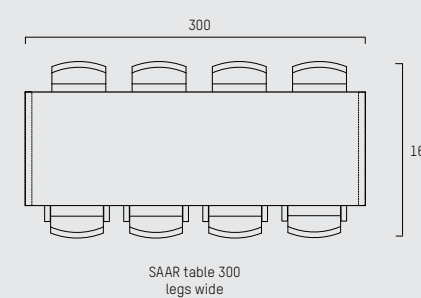

SAAR DINING CHAIR

ENGLISH

The SAAR dining chair is the original Piet Boon® design icon and the best-selling chair worldwide. Available in full fabric or leather, or with wooden arms and legs, mix and match styles for an original dining experience. With unique no-nonsense stitching and exceptional seating comfort, this enduring classic encourages you to linger over dinner.

NEDERLANDS

De eetkamerstoel SAAR is het ultieme Piet Boon® designicoon en wereldwijd haar bestverkopende stoel. Combineer verschillende stijlen voor een originele dinerervaring: verkrijgbaar volledig bekleed in stof of leer. Of met houten armleuningen en poten. Mix deze materialen voor de ultieme diner ervaring. Deze klassieker heeft uniek no-nonsense stitching en biedt uitzonderlijk zitcomfort, zodat u lekker lang blijft tafelen.

DEUTSCH

Der SAAR Stuhl ist der allererste Piet Boon® Designklassiker und der meistverkaufte Stuhl weltweit. Erhältlich in Nubuk, Stoff, Eiche und Walnuss mit oder ohne Lederpolsterung an Beinen und Armlehnen – die Kombinationsmöglichkeiten sind vielfältig. Dank der ungewöhnlichen offenen Nähte und des besonderen Sitzkomforts lädt dieser dauerhafte Klassiker zum Verweilen lange nach dem Essen ein.