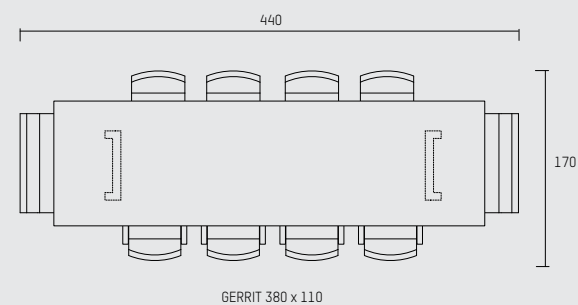

DEUTSCH

Inspiziert vom Original, dem legendären SAAR Stuhl, ist der SAAR Zweisitzer die gepolsterte Bank für zwei. Der bequeme Sitz ist durchgehend in hochwertigem Leder oder Stoff gepolstert und mit Piet Boon®'s eigener Nähtechnik verarbeitet. Kombinieren Sie ihn am Esstisch mit Stühlen für ein ungezwungenes oder familienfreundliches Setting.