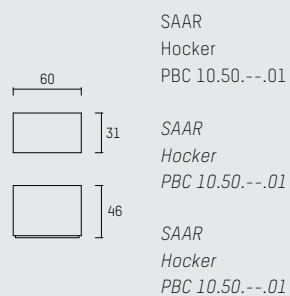

SAAR HOCKER

ENGLISH

Resilient and durable, the SAAR hocker is a simple yet sophisticated versatile seat. Edged in original Piet Boon® signature stitching, this casual stool is covered in quality leather or fabric in a palette of subtle tones. The hocker fits at the end of tables for informal soirees and family get-togethers. Part of the iconic SAAR design range.

NEDERLANDS

De veerkrachtige, duurzame SAAR hocker heeft een eenvoudig en geraffineerd ontwerp. Dit casual bankje is bekleed met leer of stof van hoogwaardige kwaliteit in subtiele kleuren en afgewerkt met de kenmerkende Piet Boon®-stitching. Deze hocker kan gemakkelijk bij een tafel geschoven worden voor extra zitruimte tijdens informele avondjes met familie en vrienden. Onderdeel van de geliefde SAAR serie.

DEUTSCH

Solide und unverwüstlich ist der SAAR Hocker schlicht und doch elegant und vielseitig. In Piet Boon®'s einzigartiger Nähtechnik eingefasst, ist dieser lässige Hocker in edlem Leder oder Stof gepolstert und einer Reihe zarter Farbtöne erhältlich. Der Hocker passt ans Tischende für ungezwungene Abendveranstaltungen und Familienessen. Teil der legendären