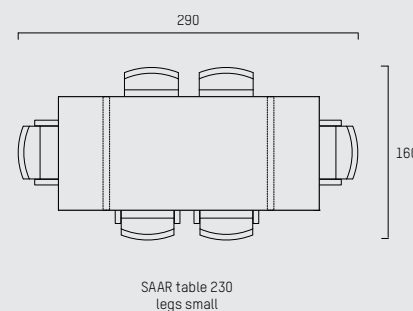

SAAR DINING CHAIR

ENGLISH

The SAAR dining chair is the original Piet Boon® design icon and the best-selling chair worldwide. Available in full fabric or leather, or with wooden arms and legs, mix and match styles for an original dining experience. With unique no-nonsense stitching and exceptional seating comfort, this enduring classic encourages you to linger over dinner.

NEDERLANDS

De eetkamerstoel SAAR is het ultieme Piet Boon® designicoon en wereldwijd haar bestverkopende stoel. Combineer verschillende stijlen voor een originele dinerervaring: verkrijgbaar volledig bekleed in stof of leer. Of met houten armleuningen en poten. Mix deze materialen voor de ultieme diner ervaring. Deze klassieker heeft uniek no-nonsense stitching en biedt uitzonderlijk zitcomfort, zodat u lekker lang blijft tafelen.

DEUTSCH

Der SAAR Stuhl ist der allererste Piet Boon® Designklassiker und der meistverkaufte Stuhl weltweit. Erhältlich in Nubuk, Stoff, Eiche und Walnuss mit oder ohne Lederpolsterung an Beinen und Armlehnen – die Kombinationsmöglichkeiten sind vielfältig. Dank der ungewöhnlichen offenen Nähte und des besonderen Sitzkomforts lädt dieser dauerhafte Klassiker zum Verweilen lange nach dem Essen ein.