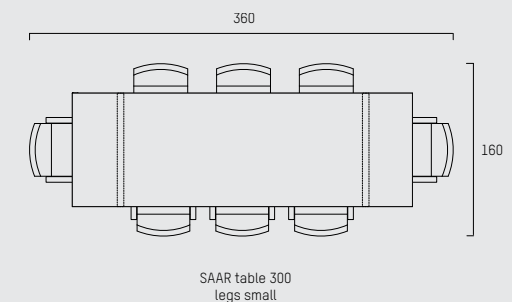

SAAR DINING CHAIR

ENGLISH

The SAAR dining chair is the original Piet Boon® design icon and the best-selling chair worldwide. Available in full fabric or leather, or with wooden arms and legs, mix and match styles for an original dining experience. With unique no-nonsense stitching and exceptional seating comfort, this enduring classic encourages you to linger over dinner.

NEDERLANDS

De eetkamerstoel SAAR is het ultieme Piet Boon® designicoon en wereldwijd haar bestverkopende stoel. Combineer verschillende stijlen voor een originele dinerervaring: verkrijgbaar volledig bekleed in stof of leer. Of met houten armleuningen en poten. Mix deze materialen voor de ultieme diner ervaring. Deze klassieker heeft uniek no-nonsense stitching en biedt uitzonderlijk zitcomfort, zodat u lekker lang blijft tafelen.

DEUTSCH

Der SAAR Stuhl ist der allererste Piet Boon® Designklassiker und der meistverkaufte Stuhl weltweit. Erhältlich in Nubuk, Stoff, Eiche und Walnuss mit oder ohne Lederpolsterung an Beinen und Armlehnen – die Kombinationsmöglichkeiten sind vielfältig. Dank der ungewöhnlichen offenen Nähte und des besonderen Sitzkomforts lädt dieser dauerhafte Klassiker zum Verweilen lange nach dem Essen ein.