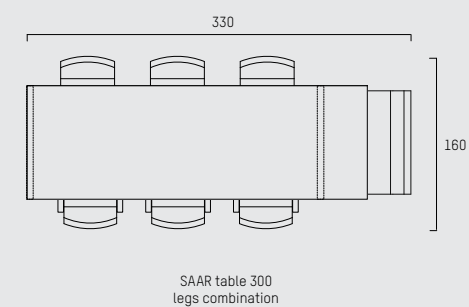

DEUTSCH

Inspiziert vom Original, dem legendären SAAR Stuhl, ist der SAAR Zweisitzer die gepolsterte Bank für zwei. Der bequeme Sitz ist durchgehend in hochwertigem Leder oder Stoff gepolstert und mit Piet Boon®'s eigener Nähtechnik verarbeitet. Kombinieren Sie ihn am Esstisch mit Stühlen für ein ungezwungenes oder familienfreundliches Setting.