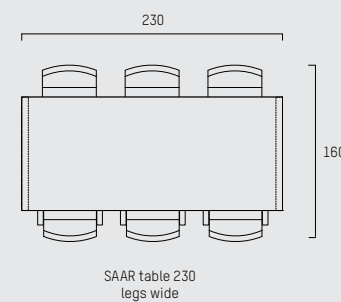

SAAR DINING CHAIR

ENGLISH

The SAAR dining chair is the original Piet Boon® design icon and the best-selling chair worldwide. Available in full fabric or leather, or with wooden arms and legs, mix and match styles for an original dining experience. With unique no-nonsense stitching and exceptional seating comfort, this enduring classic encourages you to linger over dinner.

NEDERLANDS

De eetkamerstoel SAAR is het ultieme Piet Boon® designicoon en wereldwijd haar bestverkopende stoel. Combineer verschillende stijlen voor een originele dinerervaring: verkrijgbaar volledig bekleed in stof of leer. Of met houten armleuningen en poten. Mix deze materialen voor de ultieme diner ervaring. Deze klassieker heeft uniek no-nonsense stitching en biedt uitzonderlijk zitcomfort, zodat u lekker lang blijft tafelen.

DEUTSCH

Der SAAR Stuhl ist der allererste Piet Boon® Designklassiker und der meistverkaufte Stuhl weltweit. Erhältlich in Nubuk, Stoff, Eiche und Walnuss mit oder ohne Lederpolsterung an Beinen und Armlehnen – die Kombinationsmöglichkeiten sind vielfältig. Dank der ungewöhnlichen offenen Nähte und des besonderen Sitzkomforts lädt dieser dauerhafte Klassiker zum Verweilen lange nach dem Essen ein.