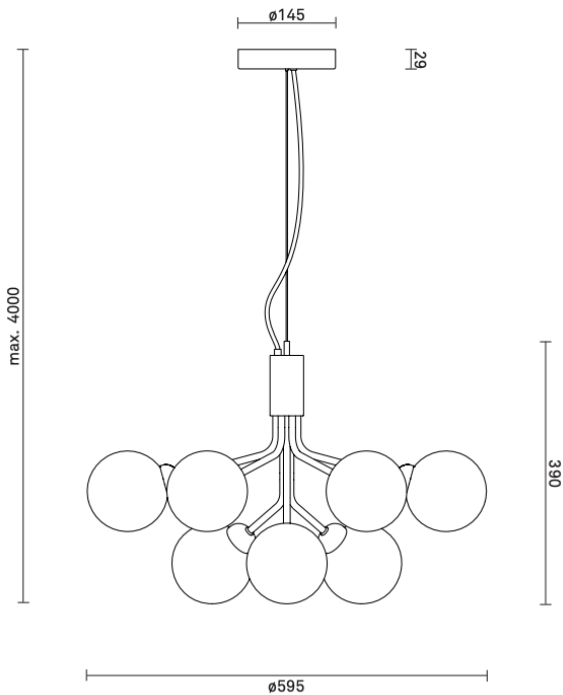

NUURA

APIALES 9 - Smoked

Design: Sofie Refer, 2020. EU-model.

Apiales 9 in mouth-blown Smoked Black glass and Satin Black finish. Incl. Ceiling plate.

With inspiration from flowers, Sofie Refer has designed the chandelier collection, Apiales.

The collection consists of chandeliers with 9 or 18 mouth-blown glass globes and are available in golden Brushed Brass finish or the smooth Satin Black. A ceiling mounted version with 9 globes is also available.

From a specially-produced canopy, the arms unfold like flower stalks from which light is spread with grace. Suitable for residential homes, restaurants and hotels.

Apiales 9 with its 59,5 cm in diameter, fits over the dining table, in the bedroom, or in the hall.

Apiales collection:

The Apiales collection includes the following products:

- **Apiales 9:** Satin Black/Brushed brass, Opal white/Smoked Black/Gold Glass
- **Apiales 9 Ceiling:** Satin Black/Brushed brass, Opal white/Smoked Black/Gold Glass
- **Apiales 18:** Satin Black/Brushed brass, Opal white/Smoked Black/Gold Glass